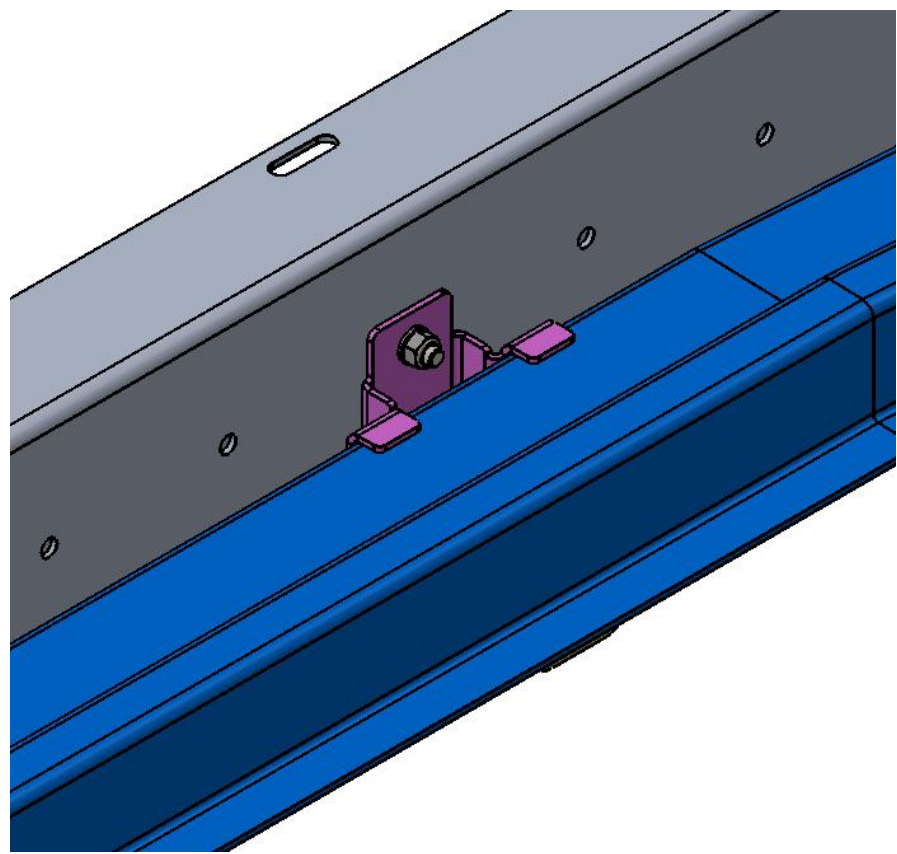

DETAIL VIEW OF EACH MOUNTING BRACKET.