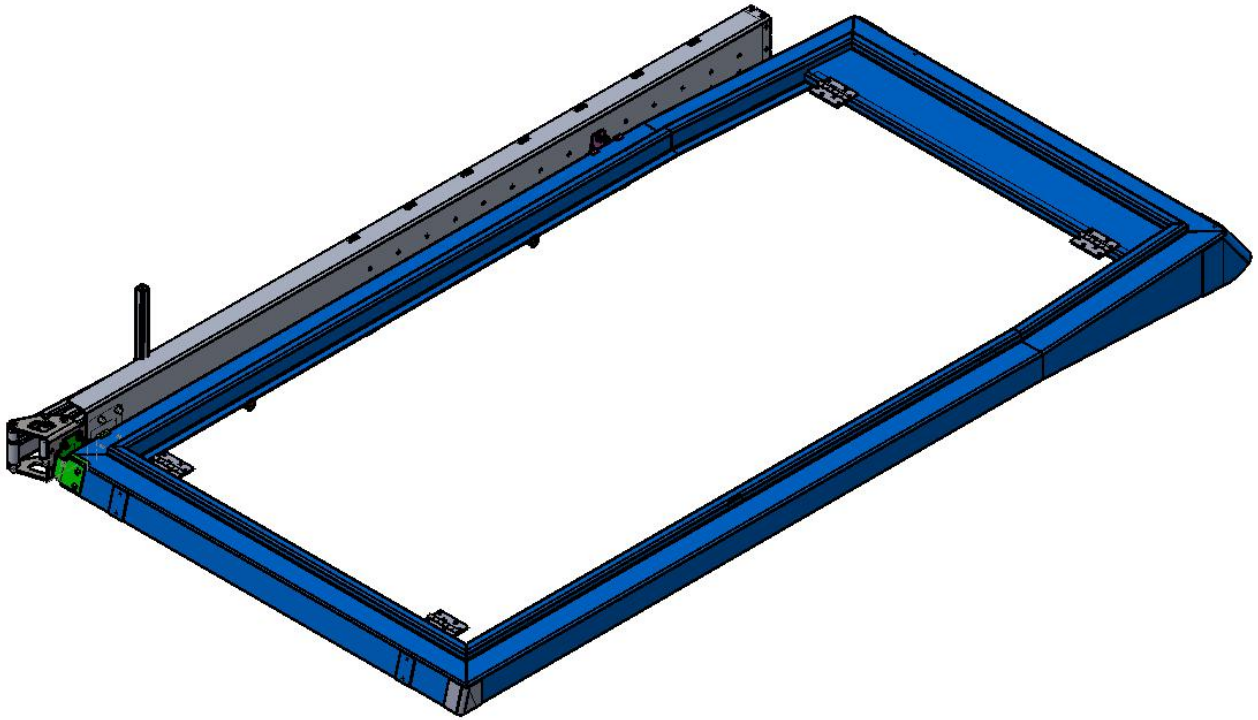

FITMENT INSTRUCTIONS

Alu-Cab™

Awning to Hercules Roof Conversion

All rights reserved. No part of this document may be reproduced, translated, stored in a retrieval system, or transmitted, in any form or by any means, electronic, mechanical, photocopying, recording or otherwise, without prior written permission of the owner.