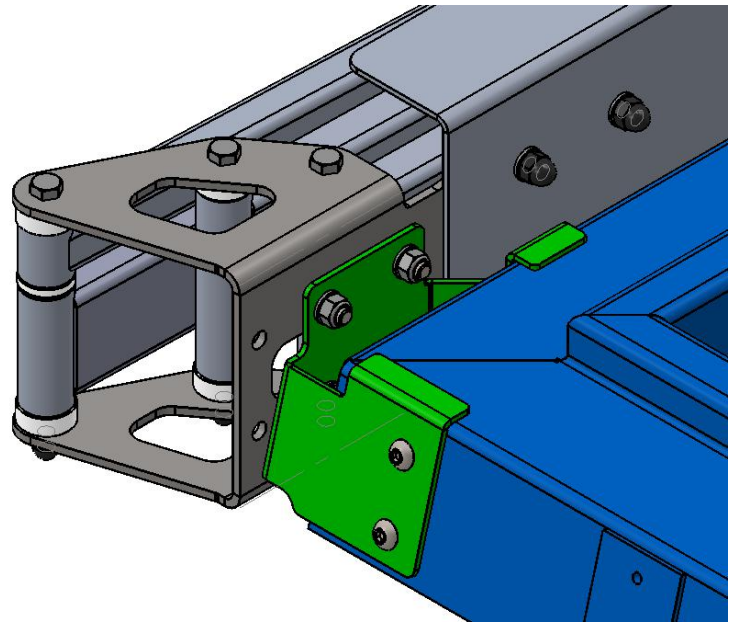

DETAIL VIEW OF EACH MOUNTING BRACKET.