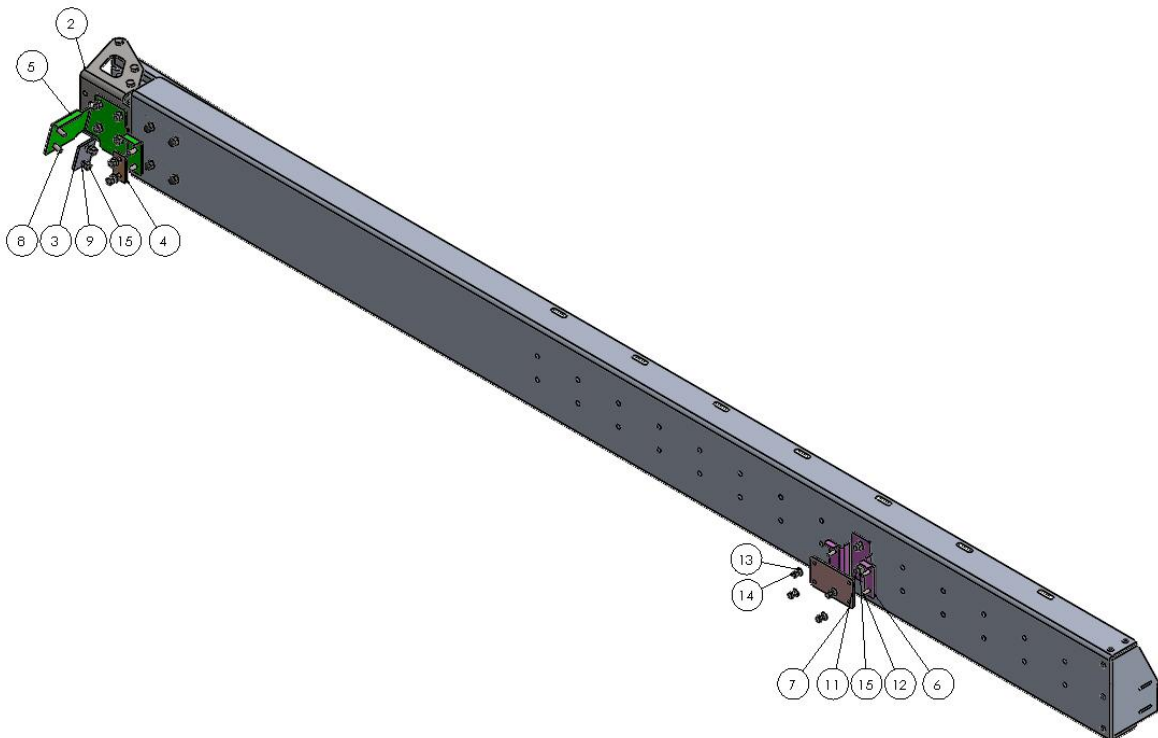

LIST OF COMPONENTS:

ITEM NO.	PART NUMBER	DESCRIPTION	MATERIAL	QTY.	Vendor
1	Troopy Bottom Frame Assembly			1	
2	AWNING ASSEMBLY			1	
3	TR-AW-010-001 REV A	AWNING MOUNT BRACKET	3CR12	1	
4	TR-AW-010-002 REV B	BACKING PLATE	ALU	2	
5	Flat Head Rivnut			4	
6	M8x20 SOCKET BUTTON HEAD SCREW	M8x20 SOCKET BUTTON HEAD SCREW		10	
7	M8 FLAT W ASHER	M8 FLAT W ASHER		15	
8	M8 NYLOC NUT	M8 NYLOC NUT		8	
9	TR-AW-020-001 REV A	AWNING MOUNT BRACKET	3CR12	1	
10	TR-AW-020-002 REV B	BACKING PLATE	ALU	1	
11	M6x20 Button Head Screw	M6x20 Button Head Screw		4	
12	M8 FLAT W ASHER	M8 FLAT W ASHER		2	
13	M6 NYLOC NUT	M6 NYLOC NUT		2	