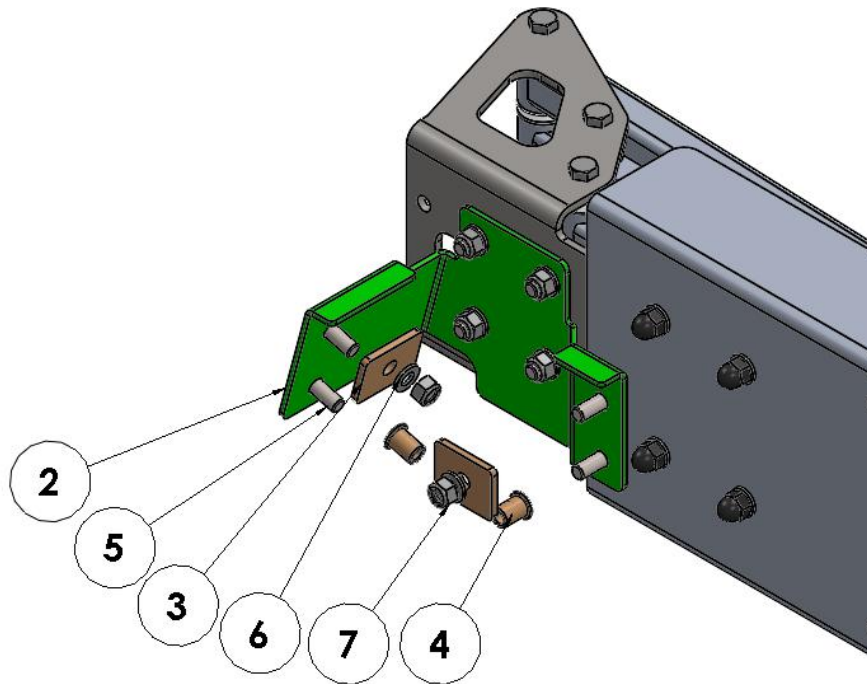

Users are advised to be mindful of the load they are carrying and drive in accordance with road conditions.

DISCLAIMER

Alu-Cab

DETAIL VIEW OF EACH MOUNTING BRACKET.

MOUNTING BRACKETS IN POSITION.

WARNING

Always wear appropriate PPE (Personal protection equipment) when fitting this product. Although the mounting kit is designed to be DIY, if you have any doubts or concerns, contact an accredited fitment centre to carry out the work. Alu-Cab will not be liable for any injury to persons, and/or damage to products and/or vehicles.

LIST OF COMPONENTS:

ITEM NO.	PART NUMBER	DESCRIPTION	MATERIAL	QTY.	Vendor
1	Troopy Bottom Frame Assembly			1	
2	AWNING ASSEMBLY			1	
3	TR-AW-010-001 REV A	AWNING MOUNT BRACKET	3CR12	1	
4	TR-AW-010-002 REV B	BACKING PLATE	ALU	2	
5	Flat Head Rivnut			4	
6	M8x20 SOCKET BUTTON HEAD SCREW	M8x20 SOCKET BUTTON HEAD SCREW		10	
7	M8 FLAT W ASHER	M8 FLAT W ASHER		15	
8	M8 NYLOC NUT	M8 NYLOC NUT		8	
9	TR-AW-020-001 REV A	AWNING MOUNT BRACKET	3CR12	1	
10	TR-AW-020-002 REV B	BACKING PLATE	ALU	1	
11	M6x20 Button Head Screw	M6x20 Button Head Screw		4	
12	M8 FLAT W ASHER	M8 FLAT W ASHER		2	
13	M6 NYLOC NUT	M6 NYLOC NUT		2	

DETAIL VIEW OF AWNING BRACKET 1

DETAIL VIEW OF AWNING BRACKET 2