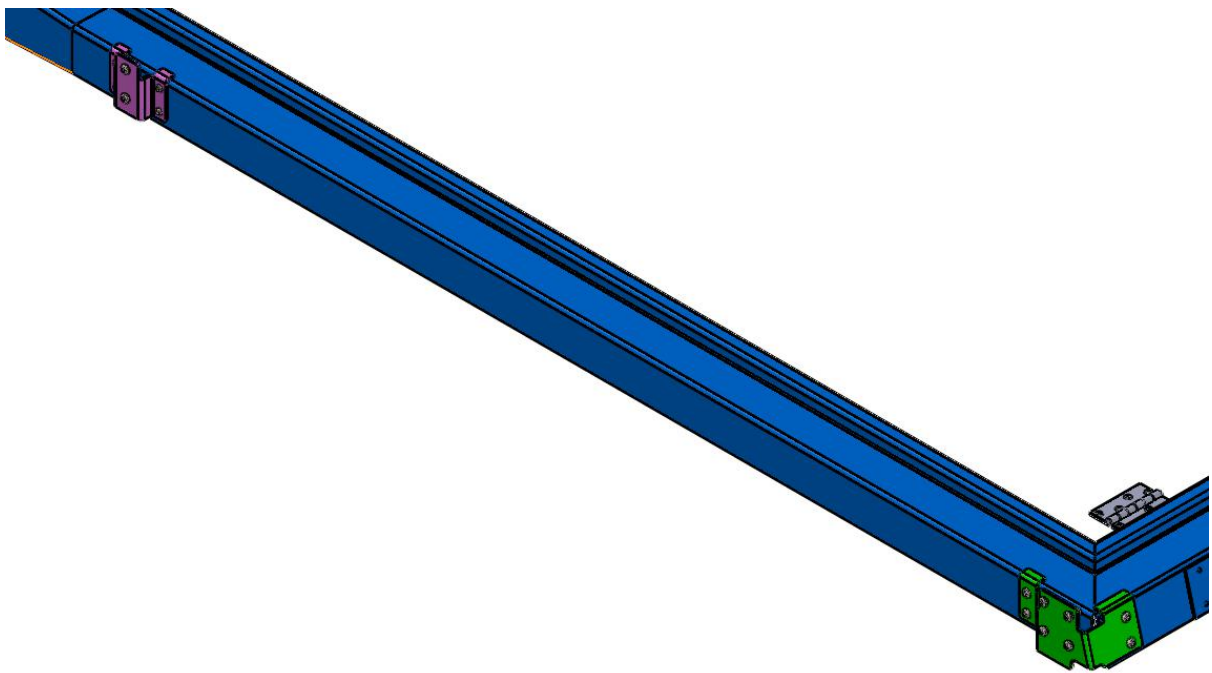

MOUNTING BRACKETS IN POSITION.

WARNING

Always wear appropriate PPE (Personal protection equipment) when fitting this product. Although the mounting kit is designed to be DIY, if you have any doubts or concerns, contact an accredited fitment centre to carry out the work. Alu-Cab will not be liable for any injury to persons, and/or damage to products and/or vehicles.