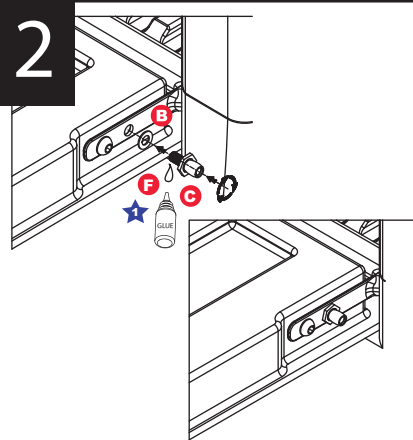

EZDown Instruction

**VW AMAROK - ED0800**

www.ezdown.co.za **GENERATION 1**

FITTING KIT CODE	MANUFACTURER	MODEL TYPE	YEAR	STOCKIST	PRODUCT	REVISION	LABOUR TIME	DATE	PAGE
ED0800	VOLKSWAGEN	AMAROK	2013 onwards	GENERAL USE	EZDOWN	4	20min	04/02/2021	1
TORQUE-N.m	★ 27N.m±2N.m			★ 15N.m±2N.m			★ 17N.m±2N.m		