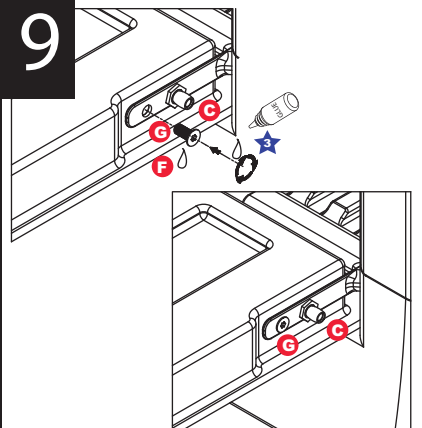

EZDown Instruction

**VW AMAROK - ED0800**

www.ezdown.co.za **GENERATION 1**

FITTING KIT CODE	MANUFACTURER	MODEL TYPE	YEAR	STOCKIST	PRODUCT	REVISION	LABOUR TIME	DATE	PAGE
ED0800	VOLKSWAGEN	AMAROK	2013 onwards	GENERAL USE	EZDOWN	4	20min	04/02/2021	1
TORQUE-N.m	★ 27N.m±2N.m			★ 15N.m±2N.m			★ 17N.m±2N.m		