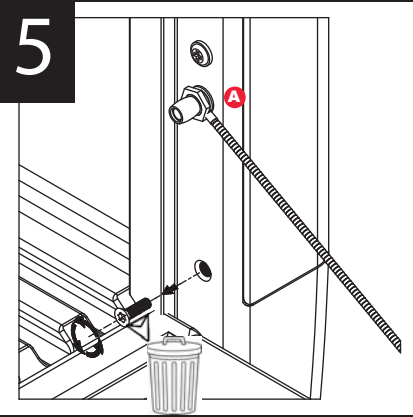

VW AMAROK - ED0800

www.ezdown.co.za **GENERATION 1**

FITTING KIT CODE	MANUFACTURER	MODEL TYPE	YEAR	STOCKIST	PRODUCT	REVISION	LABOUR TIME	DATE	PAGE
ED0800	VOLKSWAGEN	AMAROK	2013 onwards	GENERAL USE	EZDOWN	4	20min	04/02/2021	1
TORQUE-N.m	★ 27N.m±2N.m			★ 15N.m±2N.m			★ 17N.m±2N.m		

IMPORTANT: No liability will be incurred by Industrial Specialised Applications company, for injury, death, or property damage caused by a product which has been set up, operated, and/or installed contrary to EZDown installation guide/manual, or which has been subjected to misuse, negligence, or accident, or which has been repaired or altered by anyone other than Industrial Specialised Applications, or which has been used in a manner or for a purpose for which the product was not designed.

NB: After installation please close tailgate gently to ensure that there is no interference with any hardware.