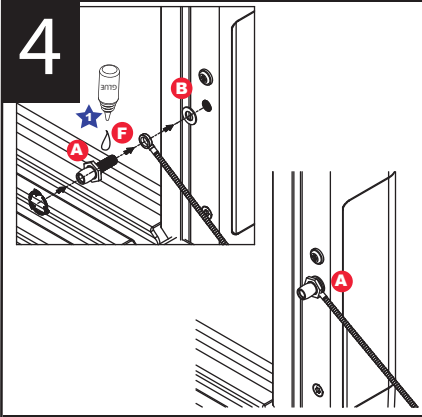

EZDown Instruction

**VW AMAROK - ED0800**

www.ezdown.co.za **GENERATION 1**

FITTING KIT CODE	MANUFACTURER	MODEL TYPE	YEAR	STOCKIST	PRODUCT	REVISION	LABOUR TIME	DATE	PAGE
ED0800	VOLKSWAGEN	AMAROK	2013 onwards	GENERAL USE	EZDOWN	4	20min	04/02/2021	1
TORQUE-N.m	★ 27N.m±2N.m			★ 15N.m±2N.m			★ 17N.m±2N.m		