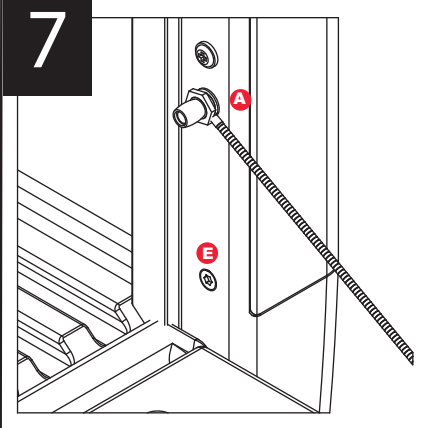

EZDown Instruction

**VW AMAROK - ED0800**

www.ezdown.co.za **GENERATION 1**

FITTING KIT CODE	MANUFACTURER	MODEL TYPE	YEAR	STOCKIST	PRODUCT	REVISION	LABOUR TIME	DATE	PAGE
ED0800	VOLKSWAGEN	AMAROK	2013 onwards	GENERAL USE	EZDOWN	4	20min	04/02/2021	1
TORQUE-N.m	★ 27N.m±2N.m			★ 15N.m±2N.m			★ 17N.m±2N.m		