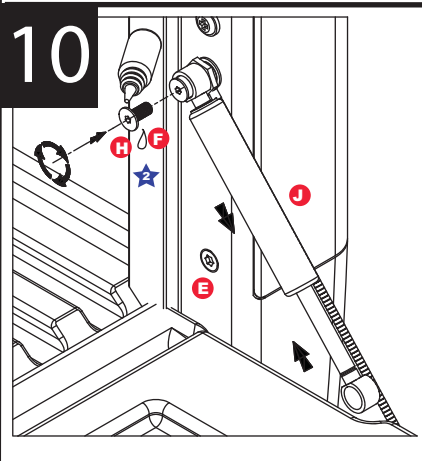

EZDown Instruction

**VW AMAROK - ED0800**

www.ezdown.co.za **GENERATION 1**

FITTING KIT CODE	MANUFACTURER	MODEL TYPE	YEAR	STOCKIST	PRODUCT	REVISION	LABOUR TIME	DATE	PAGE
ED0800	VOLKSWAGEN	AMAROK	2013 onwards	GENERAL USE	EZDOWN	4	20min	04/02/2021	1
TORQUE-N.m	★ 27N.m±2N.m			★ 15N.m±2N.m			★ 17N.m±2N.m		