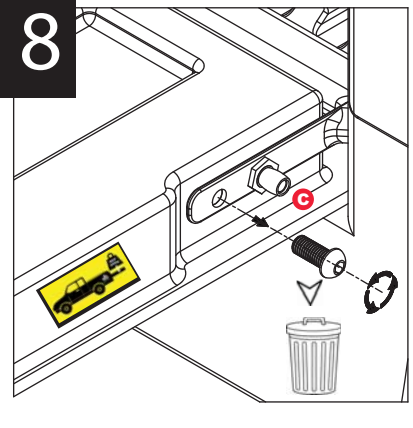

VW AMAROK - ED0800

www.ezdown.co.za **GENERATION 1**

FITTING KIT CODE	MANUFACTURER	MODEL TYPE	YEAR	STOCKIST	PRODUCT	REVISION	LABOUR TIME	DATE	PAGE
ED0800	VOLKSWAGEN	AMAROK	2013 onwards	GENERAL USE	EZDOWN	4	20min	04/02/2021	1
TORQUE-N.m	★ 27N.m±2N.m			★ 15N.m±2N.m			★ 17N.m±2N.m		

IMPORTANT: No liability will be incurred by Industrial Specialised Applications company, for injury, death, or property damage caused by a product which has been set up, operated, and/or installed contrary to EZDown installation guide/manual, or which has been subjected to misuse, negligence, or accident, or which has been repaired or altered by anyone other than Industrial Specialised Applications, or which has been used in a manner or for a purpose for which the product was not designed.

NB: After installation please close tailgate gently to ensure that there is no interference with any hardware.