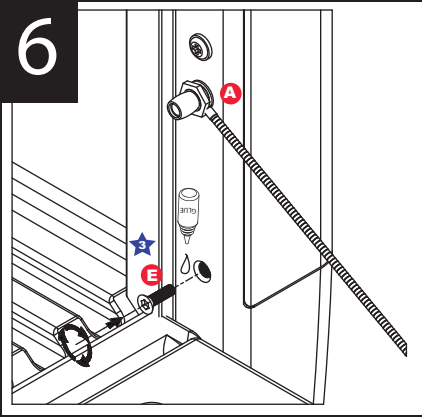

EZDown Instruction

**VW AMAROK - ED0800**

www.ezdown.co.za **GENERATION 1**

FITTING KIT CODE	MANUFACTURER	MODEL TYPE	YEAR	STOCKIST	PRODUCT	REVISION	LABOUR TIME	DATE	PAGE
ED0800	VOLKSWAGEN	AMAROK	2013 onwards	GENERAL USE	EZDOWN	4	20min	04/02/2021	1
TORQUE-N.m	★ 27N.m±2N.m			★ 15N.m±2N.m			★ 17N.m±2N.m		