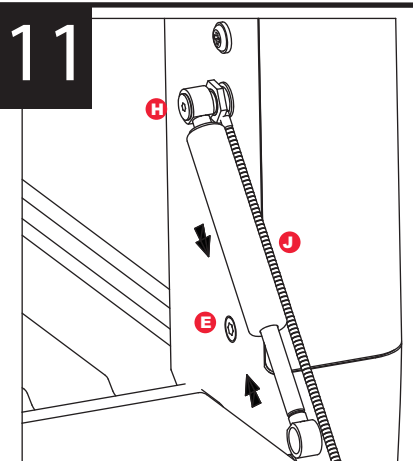

EZDown Instruction

**VW AMAROK - ED0800**

www.ezdown.co.za **GENERATION 1**

FITTING KIT CODE	MANUFACTURER	MODEL TYPE	YEAR	STOCKIST	PRODUCT	REVISION	LABOUR TIME	DATE	PAGE
ED0800	VOLKSWAGEN	AMAROK	2013 onwards	GENERAL USE	EZDOWN	4	20min	04/02/2021	1
TORQUE-N.m	★ 27N.m±2N.m			★ 15N.m±2N.m			★ 17N.m±2N.m		