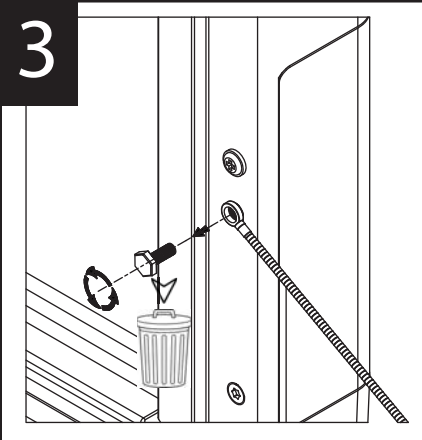

EZDown Instruction

**VW AMAROK - ED0800**

www.ezdown.co.za **GENERATION 1**

FITTING KIT CODE	MANUFACTURER	MODEL TYPE	YEAR	STOCKIST	PRODUCT	REVISION	LABOUR TIME	DATE	PAGE
ED0800	VOLKSWAGEN	AMAROK	2013 onwards	GENERAL USE	EZDOWN	4	20min	04/02/2021	1
TORQUE-N.m	★ 27N.m±2N.m			★ 15N.m±2N.m			★ 17N.m±2N.m		

**IMPORTANT:** No liability will be incurred by Industrial Specialised Applications company, for injury, death, or property damage caused by a product which has been set up, operated, and/or installed contrary to EZDown installation guide/manual, or which has been subjected to misuse, negligence, or accident, or which has been repaired or altered by anyone other than Industrial Specialised Applications, or which has been used in a manner or for a purpose for which the product was not designed.