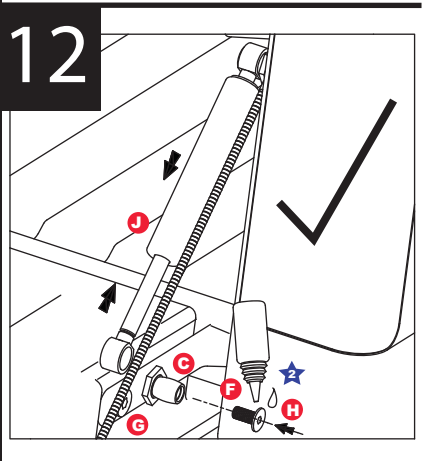

EZDown Instruction

**VW AMAROK - ED0800**

www.ezdown.co.za **GENERATION 1**

FITTING KIT CODE	MANUFACTURER	MODEL TYPE	YEAR	STOCKIST	PRODUCT	REVISION	LABOUR TIME	DATE	PAGE
ED0800	VOLKSWAGEN	AMAROK	2013 onwards	GENERAL USE	EZDOWN	4	20min	04/02/2021	1
TORQUE-N.m	★ 27N.m±2N.m			★ 15N.m±2N.m			★ 17N.m±2N.m		