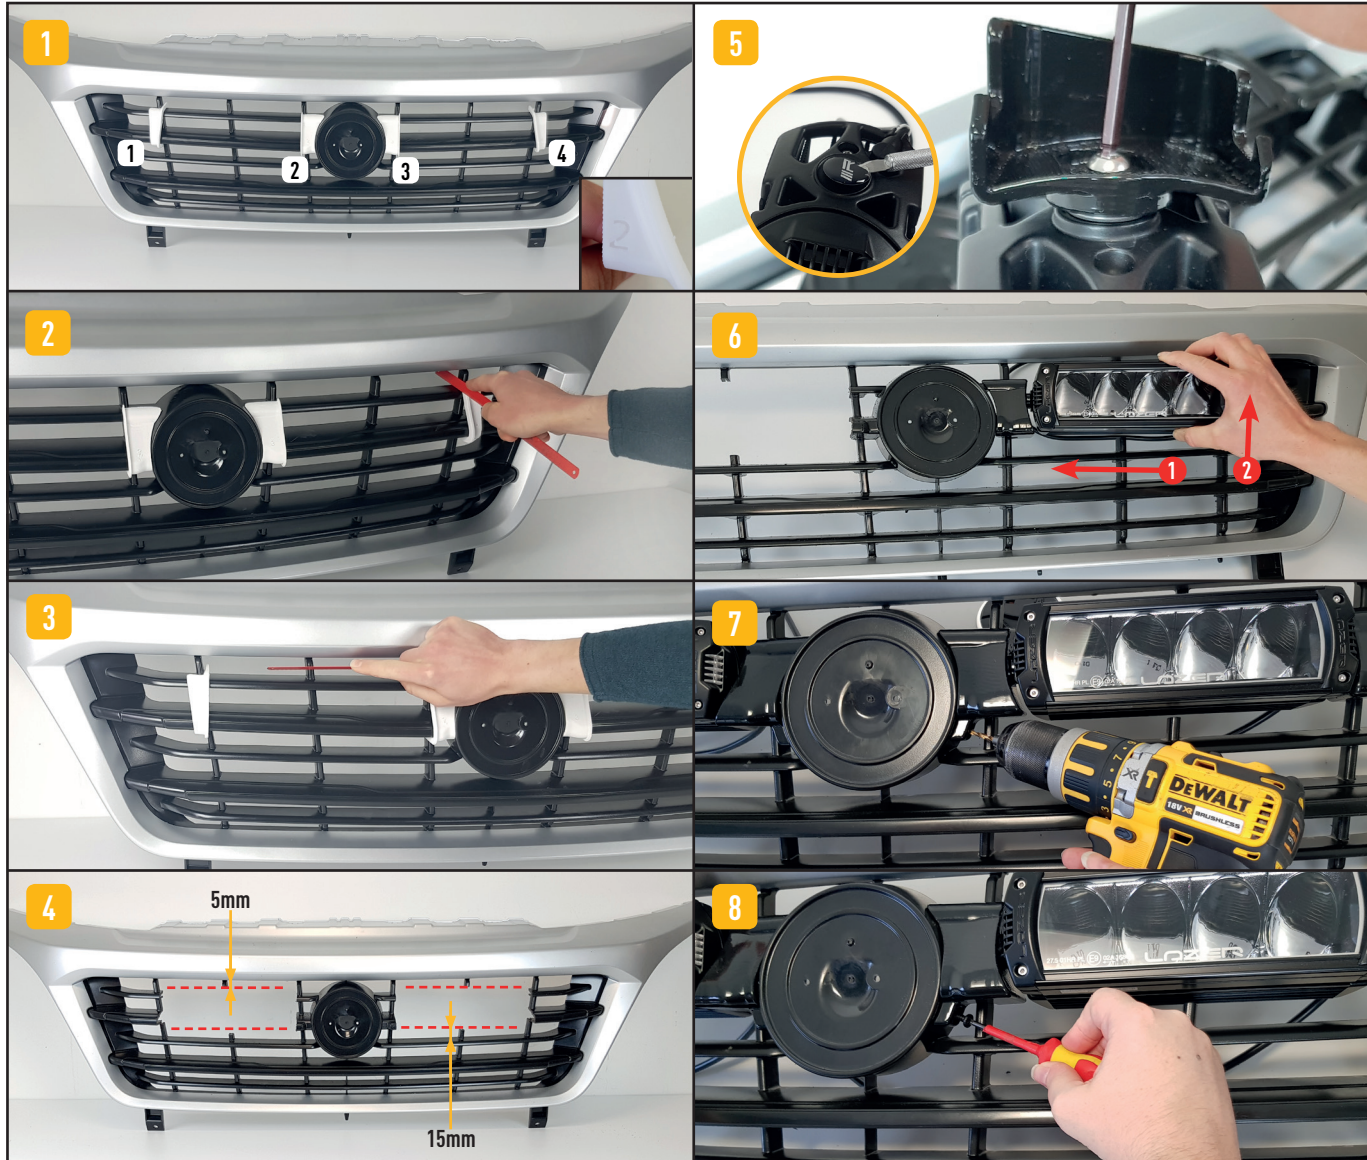

LAZER
HIGH PERFORMANCE LIGHTING

FIAT DUCATO (2014+)

FITTING INSTRUCTIONS ANLEITUNG INSTRUCTIONS INSTRUCCIONES

INSTALLATION (should be completed with the grille left on the vehicle)

ELECTRICAL CONNECTION | ELEKTRISCHER ANSCHLUSS BRANCHEMENT ÉLECTRIQUE | CONEXIÓN ELÉCTRICA