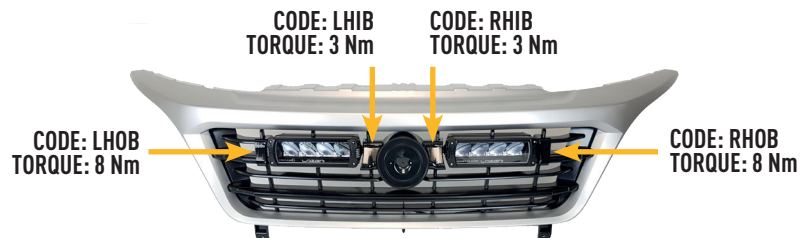

LAZER
HIGH PERFORMANCE LIGHTING

FIAT DUCATO (2014+)

FITTING INSTRUCTIONS ANLEITUNG INSTRUCTIONS INSTRUCCIONES

INSTALLATION (should be completed with the grille left on the vehicle)

ELECTRICAL CONNECTION | ELEKTRISCHER ANSCHLUSS BRANCHEMENT ÉLECTRIQUE | CONEXIÓN ELÉCTRICA