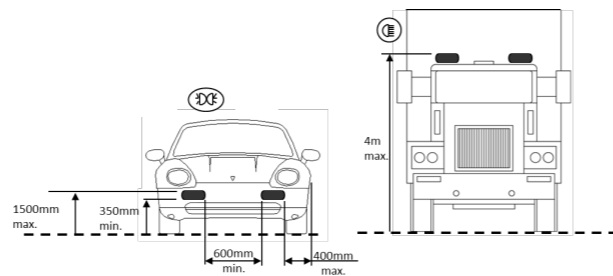

TOYOTA HILUX
ROOF MOUNTING KIT

CLIP-ON LENSES
AMBER AND REEDED LENSES

CAN INTERFACE
PLUS CONTACTLESS READER

FITTING INFORMATION

SIDE MOUNTING INFORMATION

EN Lamps with integrated Position light may need to be positioned according to the above sketch. If an additional pair of position lights is not permitted (e.g. in Switzerland, Austria), the position light should be disconnected. The legal regulations in individual countries must be observed.