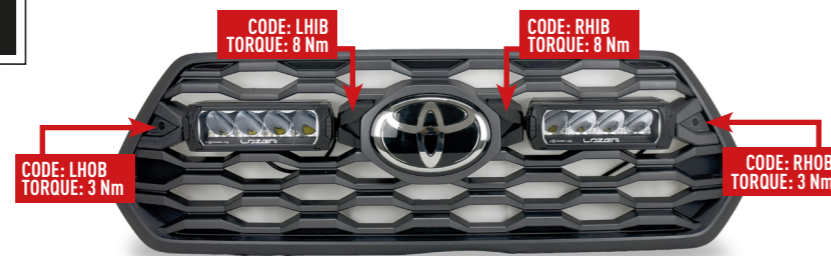

LAZER
HIGH PERFORMANCE LIGHTING

TOYOTA TACOMA TRD SPORT
/ OFF ROAD (2023+)
TRIPLE-R 750 GRILLE INTEGRATION KIT

FITTING INSTRUCTIONS

INSTALLATION PROCESS

Install should be completed with the grille left on the vehicle.

TORQUE VALUES

ELECTRICAL CONNECTION

TRIPLE-R 750

TRIPLE-R 750 ELITE

TRIPLE-R CONNECTOR INSTRUCTIONS (FOR LAMPS WITH WHITE AND AMBER POSITION LIGHT ONLY)