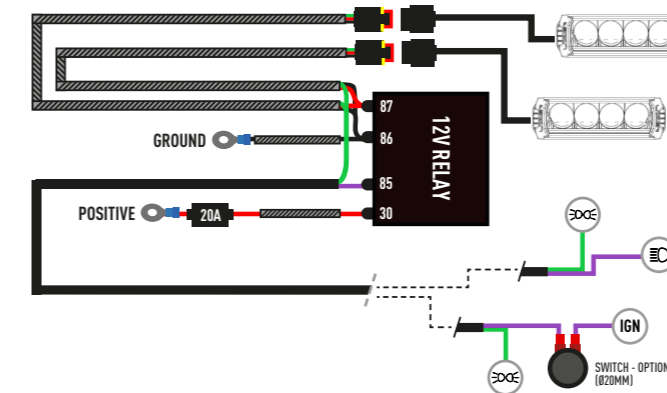

LAZER
HIGH PERFORMANCE LIGHTING

TOYOTA TACOMA TRD SPORT
/ OFF ROAD (2023+)
TRIPLE-R 750 GRILLE INTEGRATION KIT

FITTING INSTRUCTIONS

INSTALLATION PROCESS

Install should be completed with the grille left on the vehicle.

TORQUE VALUES

ELECTRICAL CONNECTION

TRIPLE-R 750

TRIPLE-R 750 ELITE

TRIPLE-R CONNECTOR INSTRUCTIONS (FOR LAMPS WITH WHITE AND AMBER POSITION LIGHT ONLY)