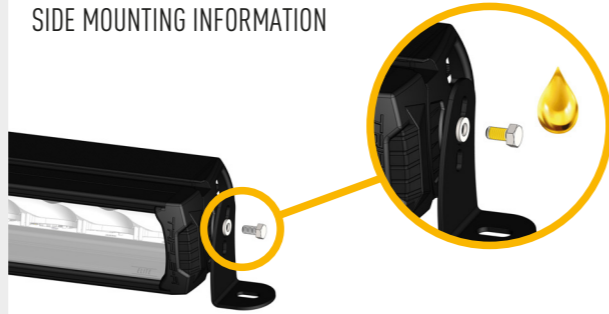

TOYOTA HILUX
ROOF MOUNTING KIT

CLIP-ON LENSES
AMBER AND REEDED LENSES

CAN INTERFACE
PLUS CONTACTLESS READER

FITTING INFORMATION

SIDE MOUNTING INFORMATION

EN Lamps with integrated Position light may need to be positioned according to the above sketch. If an additional pair of position lights is not permitted (e.g. in Switzerland, Austria), the position light should be disconnected. The legal regulations in individual countries must be observed.