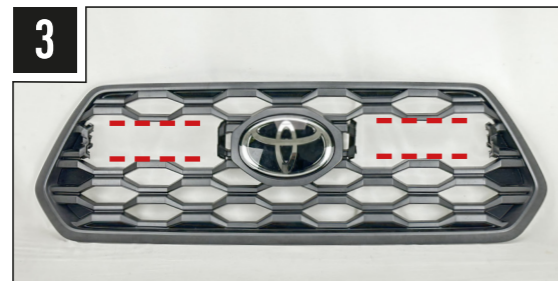

LAZER
HIGH PERFORMANCE LIGHTING

TOYOTA TACOMA TRD SPORT
/ OFF ROAD (2023+)
TRIPLE-R 750 GRILLE INTEGRATION KIT

FITTING INSTRUCTIONS

INSTALLATION PROCESS

Install should be completed with the grille left on the vehicle.