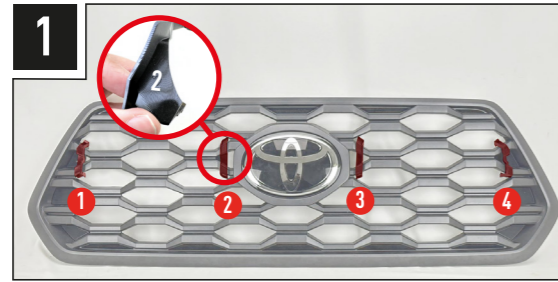

LAZER
HIGH PERFORMANCE LIGHTING

TOYOTA TACOMA TRD SPORT
/ OFF ROAD (2023+)
TRIPLE-R 750 GRILLE INTEGRATION KIT

FITTING INSTRUCTIONS

INSTALLATION PROCESS

Install should be completed with the grille left on the vehicle.