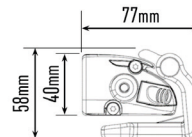

TECHNICAL SPECIFICATIONS

E-MARK REF	17.5
VOLTAGE RANGE	9V - 32V
RAW LUMENS	4050
BEAM PATTERN	Wide
BEAM DISTANCE (0.25LX)	563m
# HIGH POWER LEDS	6
POWER CONSUMPTION	42 Watts
CURRENT DRAW [†]	2.9 Amps
LED LIFE	50,000 Hrs*
WEIGHT	495g

* LED Manufacturers Specifications †At 14.4 Volts

MOUNTING OPTIONS:

(Centre Mount kit sold separately)

(Anti-theft fasteners included)

LAZER LAMPS LTD

Units 1+2, Harlow Mill Business Centre, Riverway, Harlow, Essex. CM20 2FD. UK