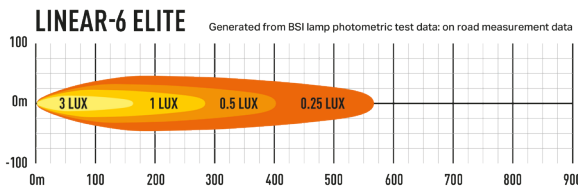

TECHNICAL SPECIFICATIONS

E-MARK REF	17.5
VOLTAGE RANGE	9V - 32V
RAW LUMENS	4050
BEAM PATTERN	Wide
BEAM DISTANCE (0.25LX)	563m
# HIGH POWER LEDS	6
POWER CONSUMPTION	42 Watts
CURRENT DRAW [†]	2.9 Amps
LED LIFE	50,000 Hrs*
WEIGHT	495g