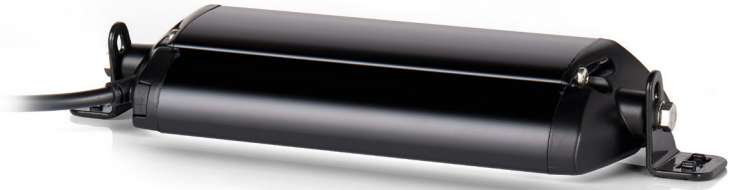

LAZER

HIGH PERFORMANCE LIGHTING

LINEAR-6 ELITE

Quite simply the ultimate in low profile auxiliary LED lighting, providing unrivalled levels of light output, optimised for everyday road use, where either space is a limiting factor in regards any installation, or the preference is for a sleek, aerodynamic solution to get noticed more at night than during the day. The Linear-6 Elite utilises a combination of highly efficient 3W LEDs, the same as used in our 2018 WRC lighting solutions, which together deliver 4,050 lumens, and 1 lux to over 280m.

HIGH PERFORMANCE LED DRIVING LAMPS

LINEAR

LINEAR-6 ELITE

- Combination of highly efficient 3W 'premium bin' LEDs
- Vacuum-metallised optics deliver wide spread of light
- Flexible mounting options – anti-theft mounting brackets included
- Sleek, low profile design facilitates installation
- Electronic thermal management
- Designed & manufactured in the UK

TECHNICAL SPECIFICATIONS

E-MARK REF	17.5
VOLTAGE RANGE	9V - 32V
RAW LUMENS	4050
BEAM PATTERN	Wide
BEAM DISTANCE (0.25LX)	563m
# HIGH POWER LEDS	6
POWER CONSUMPTION	42 Watts
CURRENT DRAW [†]	2.9 Amps
LED LIFE	50,000 Hrs*
WEIGHT	495g