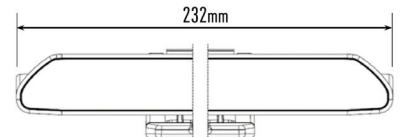

TECHNICAL SPECIFICATIONS

E-MARK REF	17.5
VOLTAGE RANGE	9V - 32V
RAW LUMENS	4050
BEAM PATTERN	Wide
BEAM DISTANCE (0.25LX)	563m
# HIGH POWER LEDS	6
POWER CONSUMPTION	42 Watts
CURRENT DRAW [†]	2.9 Amps
LED LIFE	50,000 Hrs*
WEIGHT	495g

* LED Manufacturers Specifications †At 14.4 Volts

MOUNTING OPTIONS:

(Centre Mount kit sold separately)

(Anti-theft fasteners included)

LAZER LAMPS LTD

Units 1+2, Harlow Mill Business Centre, Riverway, Harlow, Essex. CM20 2FD. UK