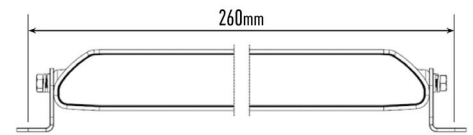

TECHNICAL SPECIFICATIONS

E-MARK REF	17.5
VOLTAGE RANGE	9V - 32V
RAW LUMENS	4050
BEAM PATTERN	Wide
BEAM DISTANCE (0.25LX)	563m
# HIGH POWER LEDS	6
POWER CONSUMPTION	42 Watts
CURRENT DRAW [†]	2.9 Amps
LED LIFE	50,000 Hrs*
WEIGHT	495g

* LED Manufacturers Specifications †At 14.4 Volts

MOUNTING OPTIONS:

(Centre Mount kit sold separately)

(Anti-theft fasteners included)

LAZER LAMPS LTD

Units 1+2, Harlow Mill Business Centre, Riverway, Harlow, Essex. CM20 2FD. UK