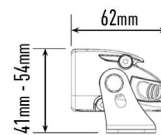

TECHNICAL SPECIFICATIONS

E-MARK REF	17.5
VOLTAGE RANGE	9V - 32V
RAW LUMENS	4050
BEAM PATTERN	Wide
BEAM DISTANCE (0.25LX)	563m
# HIGH POWER LEDS	6
POWER CONSUMPTION	42 Watts
CURRENT DRAW [†]	2.9 Amps
LED LIFE	50,000 Hrs*
WEIGHT	495g

* LED Manufacturers Specifications †At 14.4 Volts

MOUNTING OPTIONS:

(Centre Mount kit sold separately)

(Anti-theft fasteners included)

LAZER LAMPS LTD

Units 1+2, Harlow Mill Business Centre, Riverway, Harlow, Essex. CM20 2FD. UK