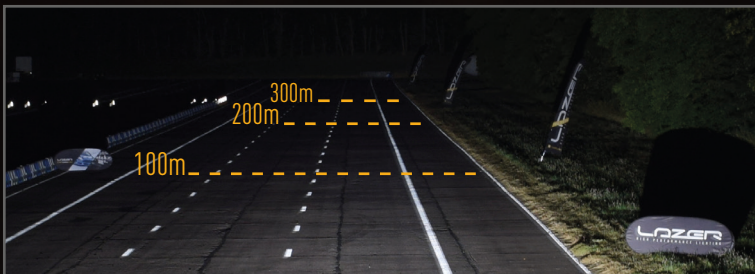

LAZER

HIGH PERFORMANCE LIGHTING

LINEAR-6 ELITE

Quite simply the ultimate in low profile auxiliary LED lighting, providing unrivalled levels of light output, optimised for everyday road use, where either space is a limiting factor in regards any installation, or the preference is for a sleek, aerodynamic solution to get noticed more at night than during the day. The Linear-6 Elite utilises a combination of highly efficient 3W LEDs, the same as used in our 2018 WRC lighting solutions, which together deliver 4,050 lumens, and 1 lux to over 280m.

HIGH PERFORMANCE LED DRIVING LAMPS

LINEAR

LINEAR-6 ELITE

- Combination of highly efficient 3W 'premium bin' LEDs
- Vacuum-metallised optics deliver wide spread of light
- Flexible mounting options – anti-theft mounting brackets included
- Sleek, low profile design facilitates installation
- Electronic thermal management
- Designed & manufactured in the UK

TECHNICAL SPECIFICATIONS

E-MARK REF	17.5
VOLTAGE RANGE	9V - 32V
RAW LUMENS	4050
BEAM PATTERN	Wide
BEAM DISTANCE (0.25LX)	563m
# HIGH POWER LEDS	6
POWER CONSUMPTION	42 Watts
CURRENT DRAW [†]	2.9 Amps
LED LIFE	50,000 Hrs*
WEIGHT	495g